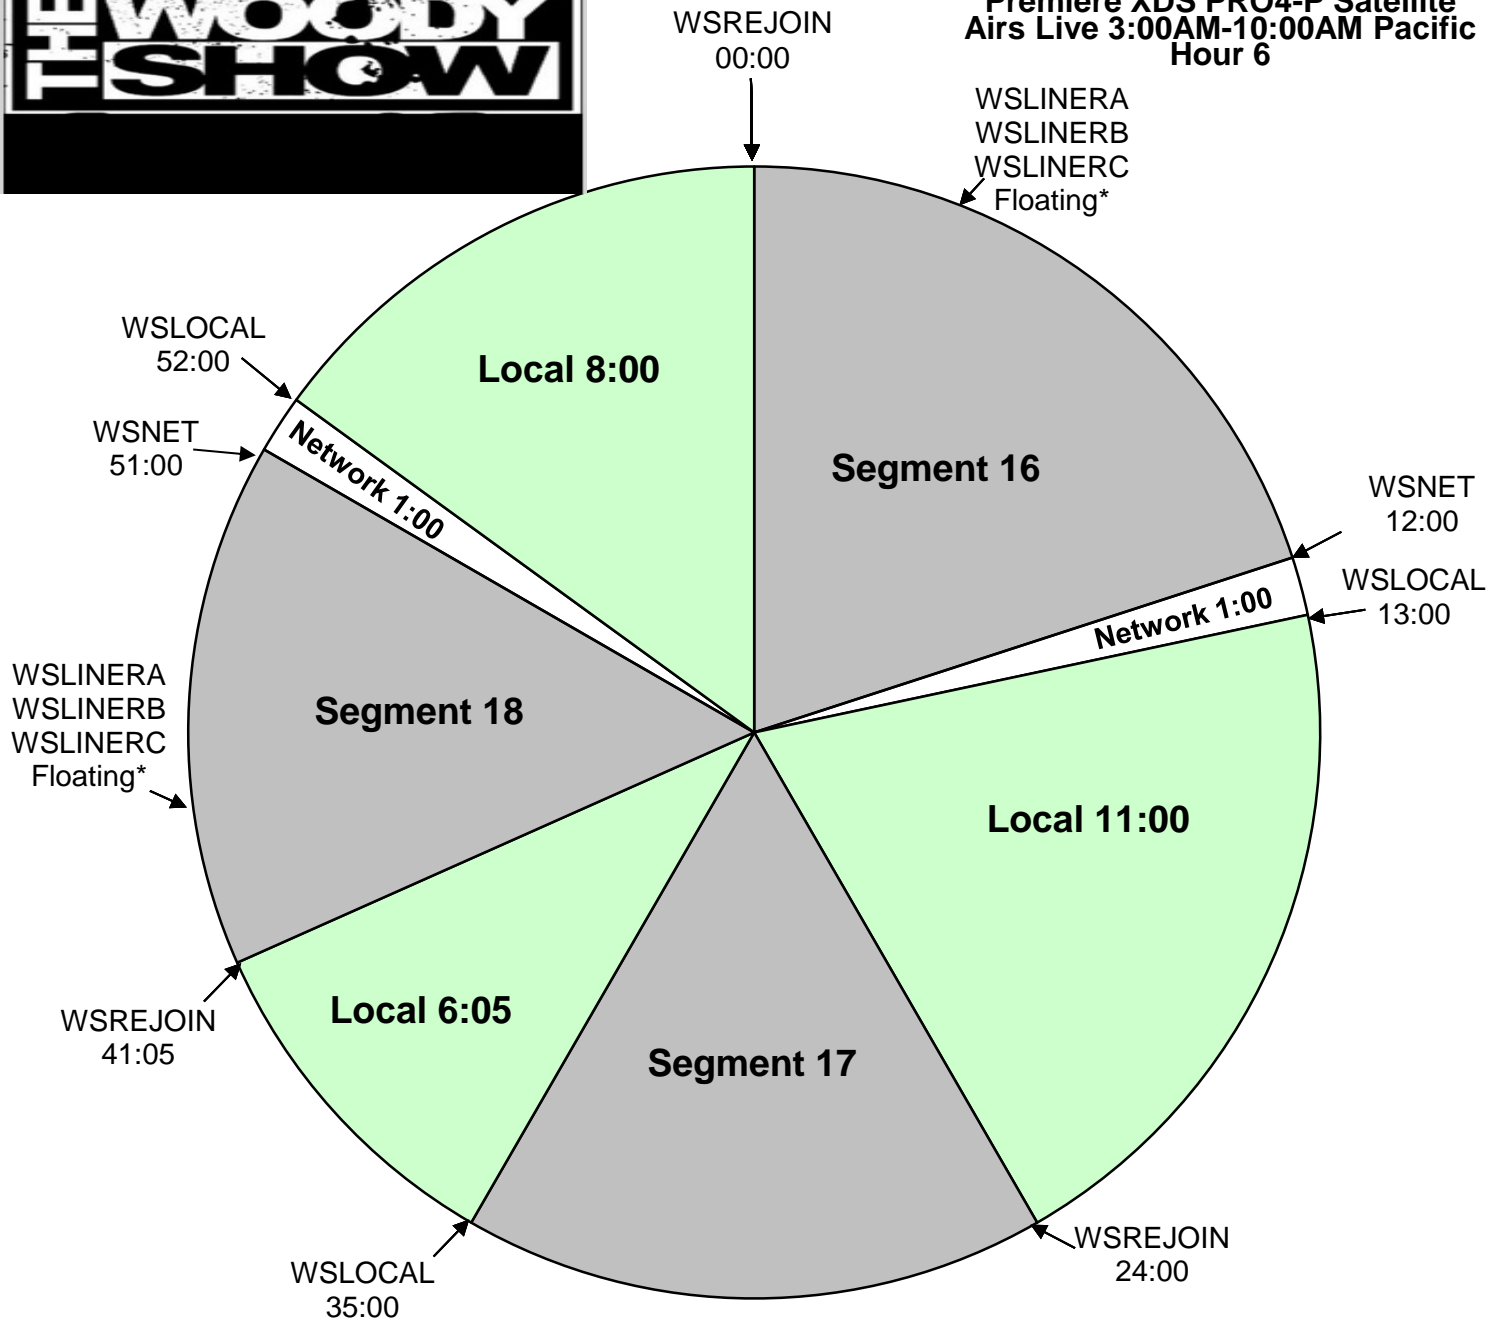

The Woody Show
 XDS Program: **Woody Show NAT**
 Effective Date: July 24th, 2017
 Premiere XDS PRO4-P Satellite
 Airs Live 3:00AM-10:00AM Pacific
 Hour 6

*Segments start with a song, then Liner A B or C fires at end of song.
 Local Breaks filled with news, traffic, weather, promos, spots, local contesting/stationality, jingle/sweeper imaging and song at the end.

Affiliates to ID station in the break prior to top of hour
All breaks float.

XDS Relays:

- WSLOCAL - Fires local breaks.
- WSNET - Fires network breaks.
- WSLINERA - Liner A Start (Produced Imaging) :05
- WSLINERB - Liner B Start (Dry Imaging) :05
- WSLINERC - Liner C Start (Woody Voiced Station Calls) :05
- WSREJOIN - Rejoin program